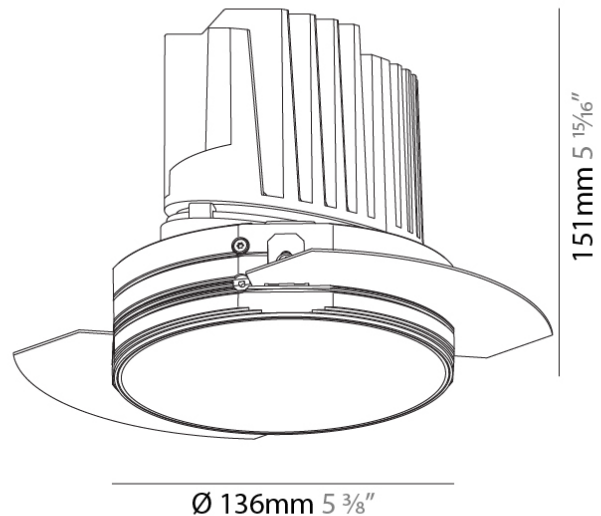

ELECTRICAL

Lamp Type: LED (Zhaga Standard)
Input Wattage (W): 13.2 / 16.5
Total Output Wattage (W): 12.1 / 14.7
Dimming: Tri-Mode (Non-Dimming and Phase Dimming (120Vac only) and 0-10V Dimming)
Driver Included: No
Driver Location: Recessed Housing
Driver Type: Constant Current - Universal
Driver Class: Class 2
Housing: See components
Input Voltage (V): 120 - 277
Constant Current (MA): 350

LED

Number of LEDs: 1
Color Temperature (°K): 2700 / 3000 / 3500 / 4000
Max. Delivered Lumen (lm): 814 / 877 / 911 / 930
Nominal Lumen (lm): 1246 / 1342 / 1396 / 1424
CRI: >90 CRI
Efficiency (%): 90.5
Lamp Life (hrs): 50000
Upon Request: RGB-W Tunable White Special Color Temperature Special LED

OPTICAL

Reflector°: 10
Optic°: Lens Pack - No Lens / Linear Spread Lens / Honeycomb / Spread Lens
Upon Request: Special Beam Angles

RATINGS AND CERTIFICATIONS

382, F 416-247-9319, www.zaneen.com
Certified by Intertek for North American Standards at the end of the existing Model #. For assistance on 'custom' specifications, contact zteam@zaneen.com.
In a constant effort to supply the best product, we reserve the right to change specifications or materials without notice. The most recent specification sheets are found at zaneen.com
IP rating: IP20