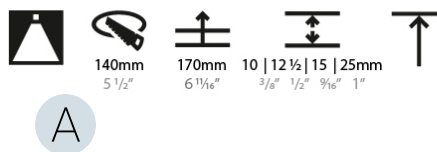

GENERAL

Series: Bioniq
 Subseries: Bioniq Round Deep
 Brand: Prolicht
 Division: Architectural
 Mounting Type: Trimless
 Mounting Location: Ceiling
 Subcategory: Downlight

PHYSICAL

Shape: Round
 Diameter (mm): 136
 Diameter (in): 5 3/8
 Height (mm): 151
 Height (in): 5 15/16
 Ceiling Thickness (mm): 10 / 12.5 / 15 / 25
 Ceiling Thickness (in): 3/8 or 1/2 or 9/16 or 1
 Min. Recessing Depth (mm): 170
 Min. Recessing Depth (in): 6 11/16
 Light Distribution: Downlight
 Weight (kg): 1.073
 Weight (lbs): 2.36
 Fixture Finish: SSR / BKV / CWI / CRY / HAB / UFT / ITA / RUA / FTG / MYG / LOD / PUS / FRO / FUP / KIA / POP / BLS / SPG / MEY / GOH / GUM / CHC / COM / ABZ / JAG / OBR / MOS / ROR
 Fixture Material: Aluminum Die Cast
 Cut-out Measurements: \varnothing 140mm / 5 1/2"
 Upon Request: Unique Ceiling Thickness

LED

Number of LEDs: 1
 Color Temperature (°K): 2700 / 3000 / 3500 / 4000
 Max. Delivered Lumen (lm): 814 / 877 / 911 / 930
 Nominal Lumen (lm): 1246 / 1342 / 1396 / 1424
 CRI: >90 CRI
 Efficiency (%): 90.5
 Lamp Life (hrs): 50000
 Upon Request: RGB-W Tunable White Special Color Temperature Special LED

OPTICAL

Reflector°: 10
 Optic°: Lens Pack - No Lens / Linear Spread Lens / Honeycomb / Spread Lens
 Upon Request: Special Beam Angles

RATINGS AND CERTIFICATIONS

382, F 416-247-9319, www.zaneen.com
 Certified by Intertek for North American Standards at the end of the existing Model #. For assistance on 'custom' specifications, contact zteam@zaneen.com.
 In a constant effort to supply the best product, we reserve the right to change specifications or materials without notice. The most recent specification sheets are found at zaneen.com
 IP rating: IP20