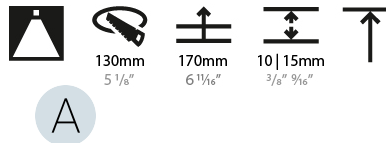

PHYSICAL

Shape: Round
Diameter (mm): 139
Diameter (in): 5 1/2
Height (mm): 151
Height (in): 5 15/16
Ceiling Thickness (mm): 10 / 12.5 / 15
Ceiling Thickness (in): 3/8 or 1/2 or 9/16
Min. Recessing Depth (mm): 170
Min. Recessing Depth (in): 6 11/16
Light Distribution: Downlight
Weight (kg): 0.921
Weight (lbs): 2.03
Fixture Finish: SSR / BKV / CWI / CRY / HAB / UFT / ITA / RUA / FTG / MYG / LOD / PUS / FRO / FUP / KIA / POP / BLS / SPG / MEY / GOH / GUM / CHC / COM / ABZ / JAG / OBR / MOS / ROR
Fixture Material: Aluminum Die Cast
Cut-out Measurements: 130mm / 5 1/8"

ELECTRICAL

Lamp Type: LED (Zhaga Standard)
Input Wattage (W): 13.2 / 16.5
Total Output Wattage (W): 12 / 14
Dimming: Tri-Mode (Non-Dimming and Phase Dimming (120Vac only) and 0-10V Dimming)
Driver Included: No
Driver Location: Recessed Housing
Driver Type: Constant Current - Universal
Driver Class: Class 2
Housing: See components
Input Voltage (V): 120 - 277
Constant Current (MA): 350

LED

Number of LEDs: 1
Color Temperature (°K): 2700 / 3000 / 3500 / 4000
Max. Delivered Lumen (lm): 870 / 970 / 1039 / 1060
Nominal Lumen (lm): 960 / 1070 / 1156 / 1180
CRI: >90 CRI
Efficiency (%): 0.905
Lamp Life (hrs): 50000

OPTICAL

Reflector: 10

RATINGS AND CERTIFICATIONS

Certified By: Certified for North American Standards
IP rating: IP20