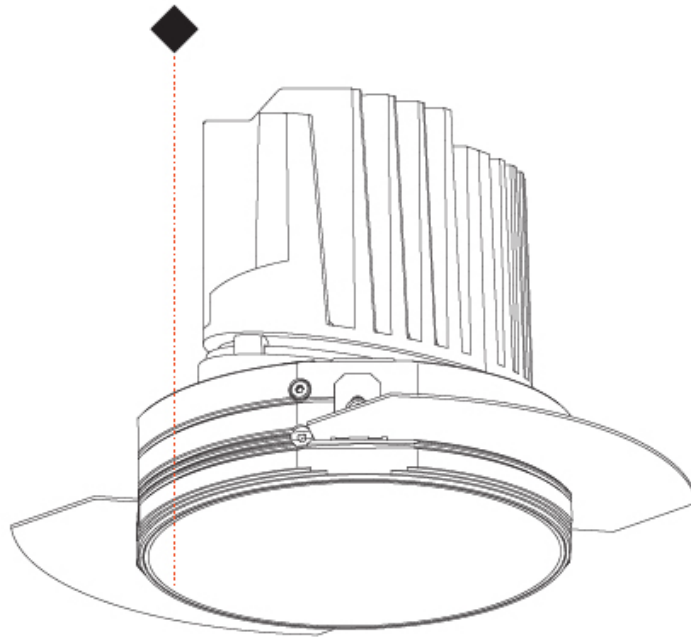

BIONIQ ROUND DEEP TRIMLESS

A35197-

PROJECT

TYPE

SPECIFIER

QUANTITY

DATE