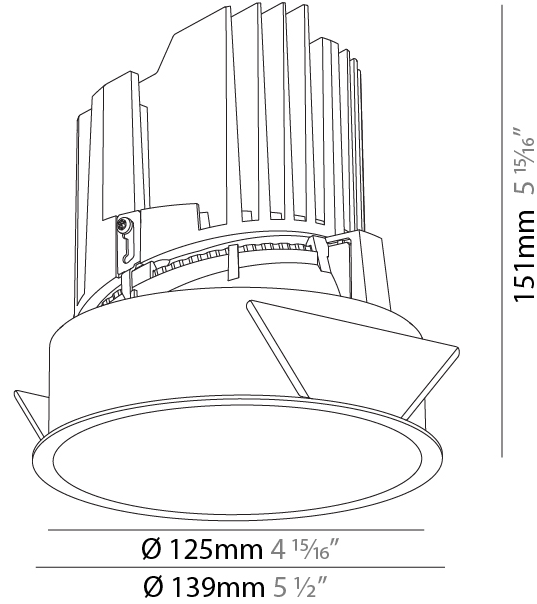

PHYSICAL

Shape: Round
Diameter (mm): 139
Diameter (in): 5 1/2
Height (mm): 151
Height (in): 5 15/16
Ceiling Thickness (mm): 10 / 12.5 / 15
Ceiling Thickness (in): 3/8 or 1/2 or 9/16
Min. Recessing Depth (mm): 170
Min. Recessing Depth (in): 6 11/16
Light Distribution: Downlight
Weight (kg): 0.946
Weight (lbs): 2.09
Fixture Finish: SSR / BKV / CWI / CRY / HAB / UFT / ITA / RUA / FTG / MYG / LOD / PUS / FRO / FUP / KIA / POP / BLS / SPG / MEY / GOH / GUM / CHC / COM / ABZ / JAG / OBR / MOS / ROR
Fixture Material: Aluminum Die Cast
Cut-out Measurements: 130mm / 5 1/8"

ELECTRICAL

Lamp Type: LED (Zhaga Standard)
Input Wattage (W): 13.2 / 16.5
Total Output Wattage (W): 12 / 14
Dimming: Tri-Mode (Non-Dimming and Phase Dimming (120Vac only) and 0-10V Dimming)
Driver Included: No
Driver Location: Recessed Housing
Driver Type: Constant Current - Universal
Driver Class: Class 2
Housing: See components
Input Voltage (V): 120 - 277
Constant Current (MA): 350

LED

Number of LEDs: 1
Color Temperature (°K): 2700 / 3000 / 3500 / 4000
Max. Delivered Lumen (lm): 810 / 900 / 970 / 990
Nominal Lumen (lm): 960 / 1070 / 1156 / 1180
CRI: >90 CRI
Efficiency (%): 0.905
Lamp Life (hrs): 50000

OPTICAL

Reflector: 10

RATINGS AND CERTIFICATIONS

Certified By: Certified for North American Standards
IP rating: IP54